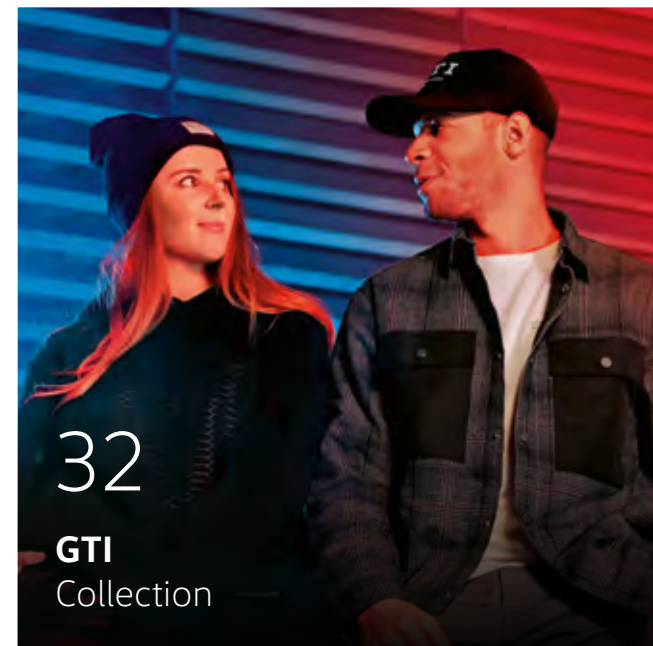

Contents

You can find more from the world of Volkswagen on Instagram:
[instagram.com/vwaustralia/](https://www.instagram.com/vwaustralia/)

And there's always something new happening on Facebook:
[facebook.com/VolkswagenAustralia](https://www.facebook.com/VolkswagenAustralia)