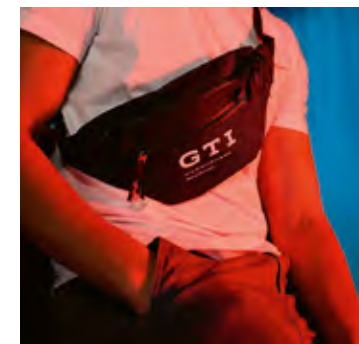

GTI

Movie
Night

Hoodie

Hero of the hood: black unisex hoodie · Honeycomb print with GTI logo at the front · Woven GTI label at the back · **Colour:** Black · **Material:** 70% cotton, 24% polyester, 6% elastane · **Size:** S - 3XL