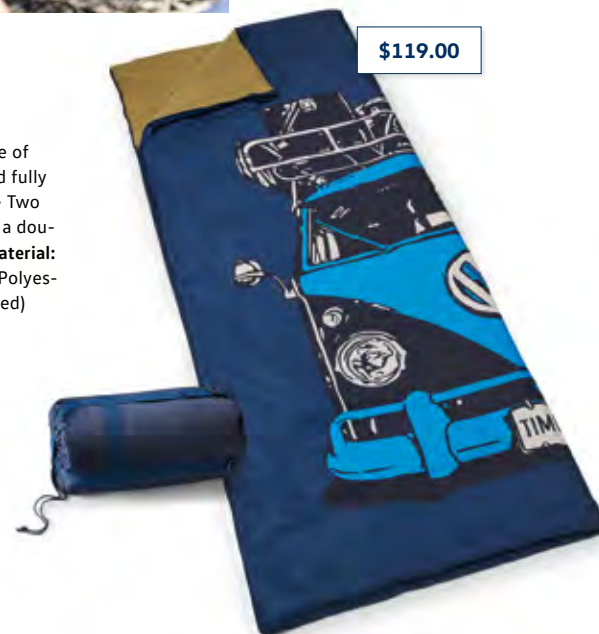

Sweet Tooth

Seat Cushion

Comfort outdoors: robust and water-repellent cushions • Easy to transport thanks to carrying strap • Dirt-repellent surface, outside cover is machine washable • **Colour:** Blue and White • **Material:** 100% polyester • **Dimensions:** 50 x 50 x 8.5 cm

7E9-069-691

$52.00

Drinking Bottle

Trusted companion: stainless steel drinking bottle with T1 motif and bamboo lid with Volkswagen logo • The carry handle makes the bottle the ideal companion for outdoor adventures as well as for school and the office • Silicone seal prevents leakage • **Colour:** Silver • **Material:** Stainless steel • **Capacity:** 0.5l

7E9-069-604

$31.00

$55.00

Thermos Flask

On the way: enjoy homemade meals on the go too • Keeps food and drinks cold for up to 16 hours and warm for 9 hours • With folding spork • Food safe and leak proof • **Colour:** Orange, Silver • **Material:** Stainless steel • **Capacity:** 0.45l

7E9-069-604-A

Sleeping Bag

Warm and cosy: light sleeping bag made of pleasantly soft material • Can be opened fully so that it can also be used as a blanket • Two sleeping bags can be combined to form a double sleeping bag • **Colour:** Blue, Olive • **Material:** 100% micro-polyester, filling material: Polyester quilt • **Dimensions:** 220 x 80 cm (closed)

7E9-069-621

$119.00

Beach Bag

Packs it all in: summery bag with carrying strap and zipper • Up to 10 kilos can be transported easily in the two inside compartments • **Colour:** Blue • **Material:** 100% recycled polyester • **Dimensions:** 50 x 18 x 37 cm • **Capacity:** 25l

7E9-087-317

$73.00

By the way: the bags in the Heritage Collection are made from recycled polyester! Find out more on page 61.

Tin Canister