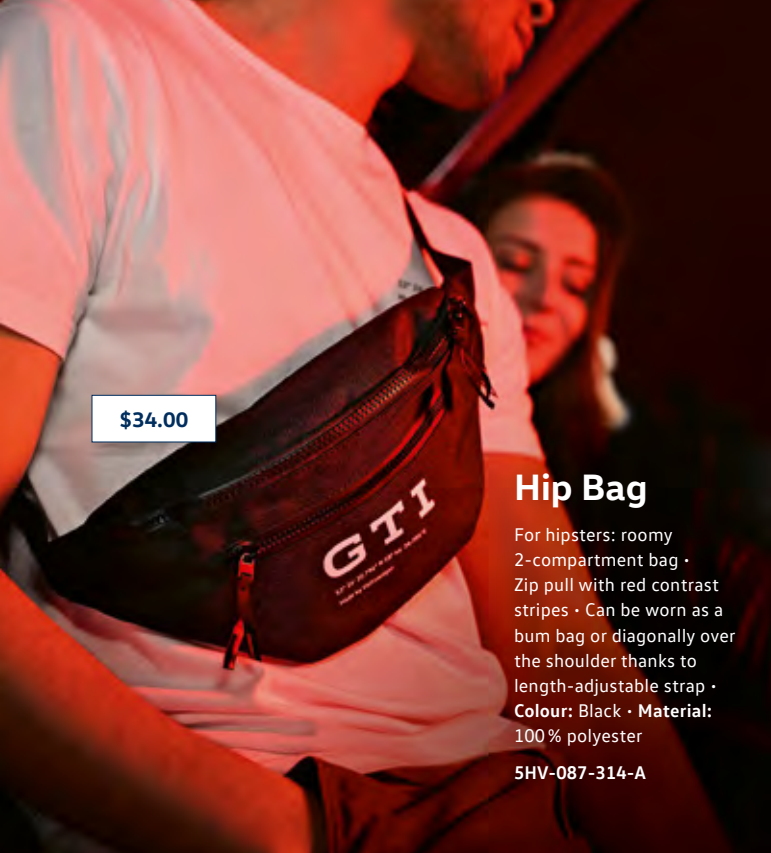

\$96.00

\$34.00

Hip Bag

For hipsters: roomy 2-compartment bag • Zip pull with red contrast stripes • Can be worn as a bum bag or diagonally over the shoulder thanks to length-adjustable strap • **Colour:** Black • **Material:** 100% polyester