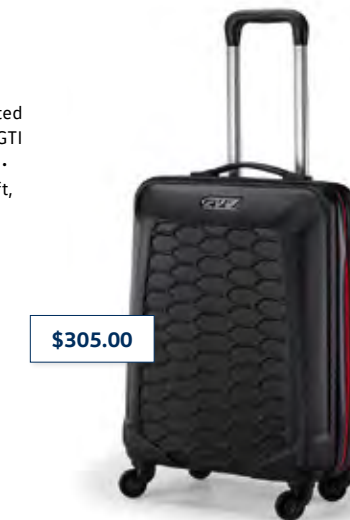

$305.00

Trolley

Rock'n roll: lightweight suitcase with wheels in hand luggage size · Woven texture at the front · Red inner lining · With TSA combination lock, 2 luggage straps, luggage partition inside as well as accessories bag plus protective pouch · **Colour:** Black · **Material:** 100% polycarbonate · **Dimensions:** 55 x 40 x 20 cm · **Capacity:** 33 l

5HV-087-301- -041