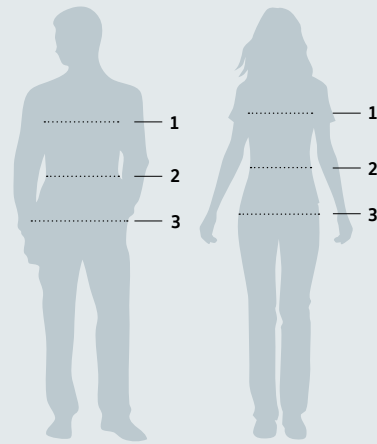

Sizes

All body measurements specified in cm

Men	S	M	L	XL	XXL	3XL
International sizes						
DE/NL/IT/FR/BE/ES	44/46	48/50	52/54	56/58	60/62	64/66
GB/AU	6/8	10/12	14/16	18/20	22/24	26/28
US	34-36	38-40	42-44	46-48	50-52	54-56
Chest size	94-97	98-102	103-106	107-110	111-113	114-117
Waist size	81-86	87-91	92-96	97-100	101-105	106-110
Hip size	98-100	101-103	104-106	107-109	110-112	113-115
Collar size	37/38	39/40	41/42	43/44	45/46	

Ladies	XS	S	M	L	XL	XXL
International sizes						
DE/NL	32/34	36/38	40/42	44/46	48/50	52/54
IT	36/38	40/42	44/46	48/50	52/54	56/58
FR/BE/ES	34/36	38/40	42/44	46/48	50/52	54/56
GB/AU	6/8	10/12	14/16	18/20	22/24	26/28
US	2-4	4-6	6-8	8-10	10-12	12-14
Chest size	78-82	83-86	87-90	91-94	95-98	99-102
Waist size	63-67	68-70	71-74	75-78	79-83	84-88
Hip size	88-91	92-95	96-98	99-101	102-104	105-107

Toddler / School kids	2-3 years	4-5 years	6-7 years	8-9 years	10-11 years	12-13 years
Height	89-100	101-112	113-124	125-136	137-148	149-160
EU	92/98	104/110	116/122	128/134	140/146	152/158

Baby	6-8 months	9-12 months	13-36 months
Height	66-76	77-88	89-100
EU	68/74	80/86	92/98

- 1 Chest size (ladies/men)
- 2 Waist size (ladies/men)
- 3 Hip size (ladies/men)
- 4 Height (kids)