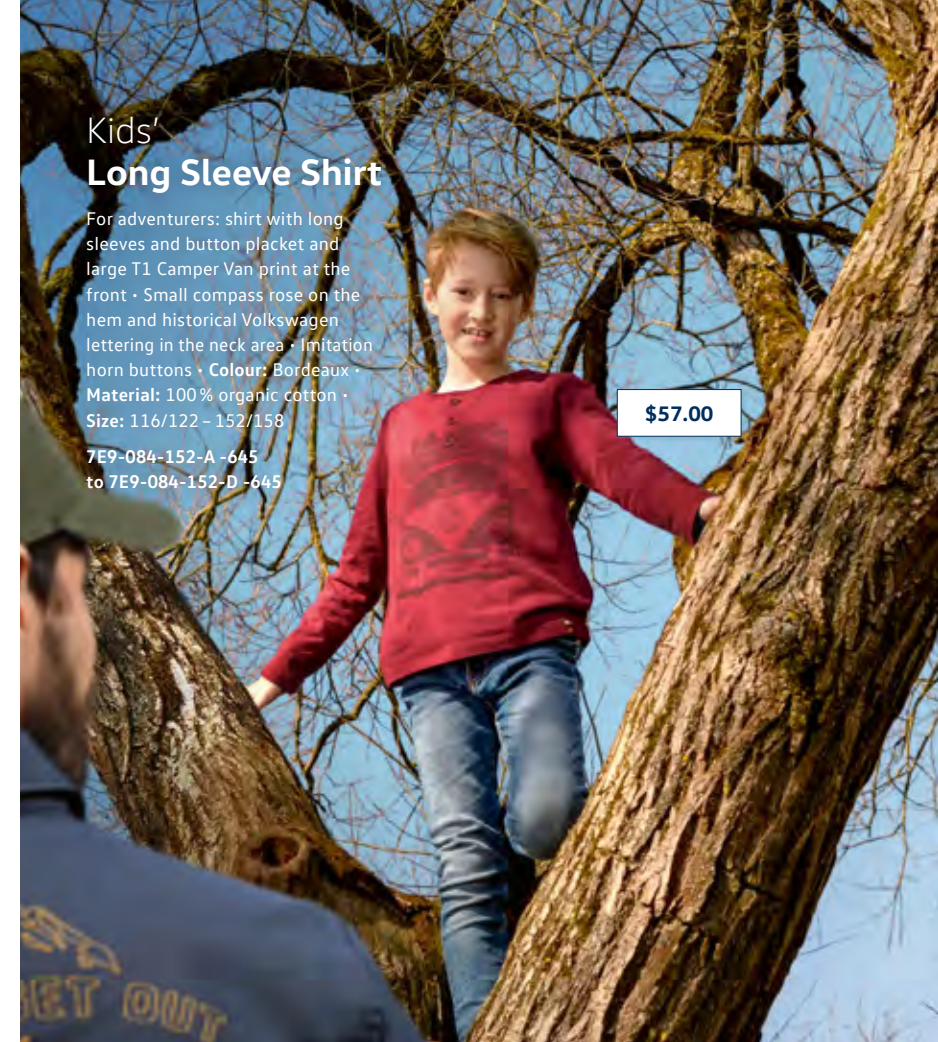

$57.00

Drinking Bottle

Freshness boost: the glass bottle with T1 print is also suitable for carbonated drinks • Dishwasher-safe • Made in Germany • **Colour:** Black • **Material:** Glass • **Dimensions:** 26 cm high, 7.5 cm in diameter • **Capacity:** 0.7 l

7E9-069-601-A

$56.00

$52.00

USB Stick

A must for Camper Van fans: even in miniature size, the T1 offers lots of space – for 8 GB of data • LED headlights that illuminate when in use • Comes with an extension cable • **Colour:** Red • **Material:** Metal, rubber

211-087-620-B -645