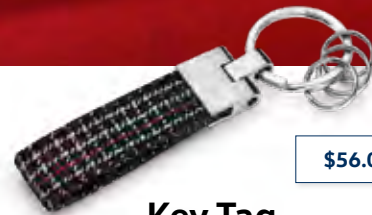

\$56.00

Key Tag

Attached: key tag with loop made of genuine Golf GTI seat upholstery • Metal surround with laser engraving • **Colour:** Black, White, Red • **Material:** Metal, fabric • **Dimensions:** 10 x 3.1 x 0.65 cm
 5HV-087-010-A