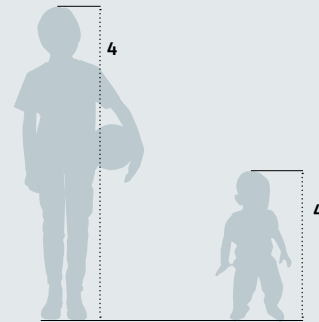

Sizes

All body measurements specified in cm

Men	S	M	L	XL	XXL	3XL
International sizes						
DE/NL/IT/FR/BE/ES	44/46	48/50	52/54	56/58	60/62	64/66
GB/AU	6/8	10/12	14/16	18/20	22/24	26/28
US	34-36	38-40	42-44	46-48	50-52	54-56
Chest size	94-97	98-102	103-106	107-110	111-113	114-117
Waist size	81-86	87-91	92-96	97-100	101-105	106-110
Hip size	98-100	101-103	104-106	107-109	110-112	113-115
Collar size	37/38	39/40	41/42	43/44	45/46	

Ladies	XS	S	M	L	XL	XXL
International sizes						
DE/NL	32/34	36/38	40/42	44/46	48/50	52/54
IT	36/38	40/42	44/46	48/50	52/54	56/58
FR/BE/ES	34/36	38/40	42/44	46/48	50/52	54/56
GB/AU	6/8	10/12	14/16	18/20	22/24	26/28
US	2-4	4-6	6-8	8-10	10-12	12-14
Chest size	78-82	83-86	87-90	91-94	95-98	99-102
Waist size	63-67	68-70	71-74	75-78	79-83	84-88
Hip size	88-91	92-95	96-98	99-101	102-104	105-107

Toddler / School kids	2-3 years	4-5 years	6-7 years	8-9 years	10-11 years	12-13 years
Height	89-100	101-112	113-124	125-136	137-148	149-160
EU	92/98	104/110	116/122	128/134	140/146	152/158

Baby	6-8 months	9-12 months	13-36 months
Height	66-76	77-88	89-100
EU	68/74	80/86	92/98

- 1 Chest size (ladies/men)
- 2 Waist size (ladies/men)
- 3 Hip size (ladies/men)
- 4 Height (kids)