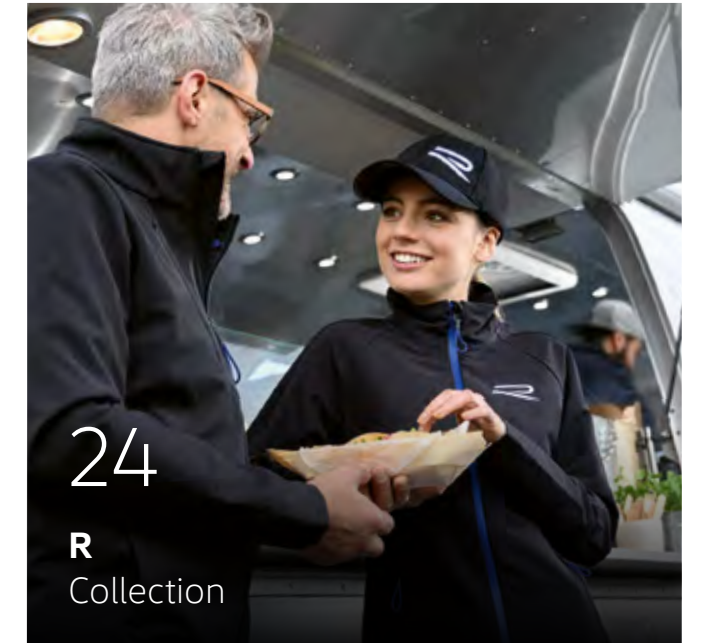

Contents

You can find more from the world of Volkswagen on Instagram:
[instagram.com/vwaustralia/](https://www.instagram.com/vwaustralia/)

And there's always something new happening on Facebook:
[facebook.com/VolkswagenAustralia](https://www.facebook.com/VolkswagenAustralia)