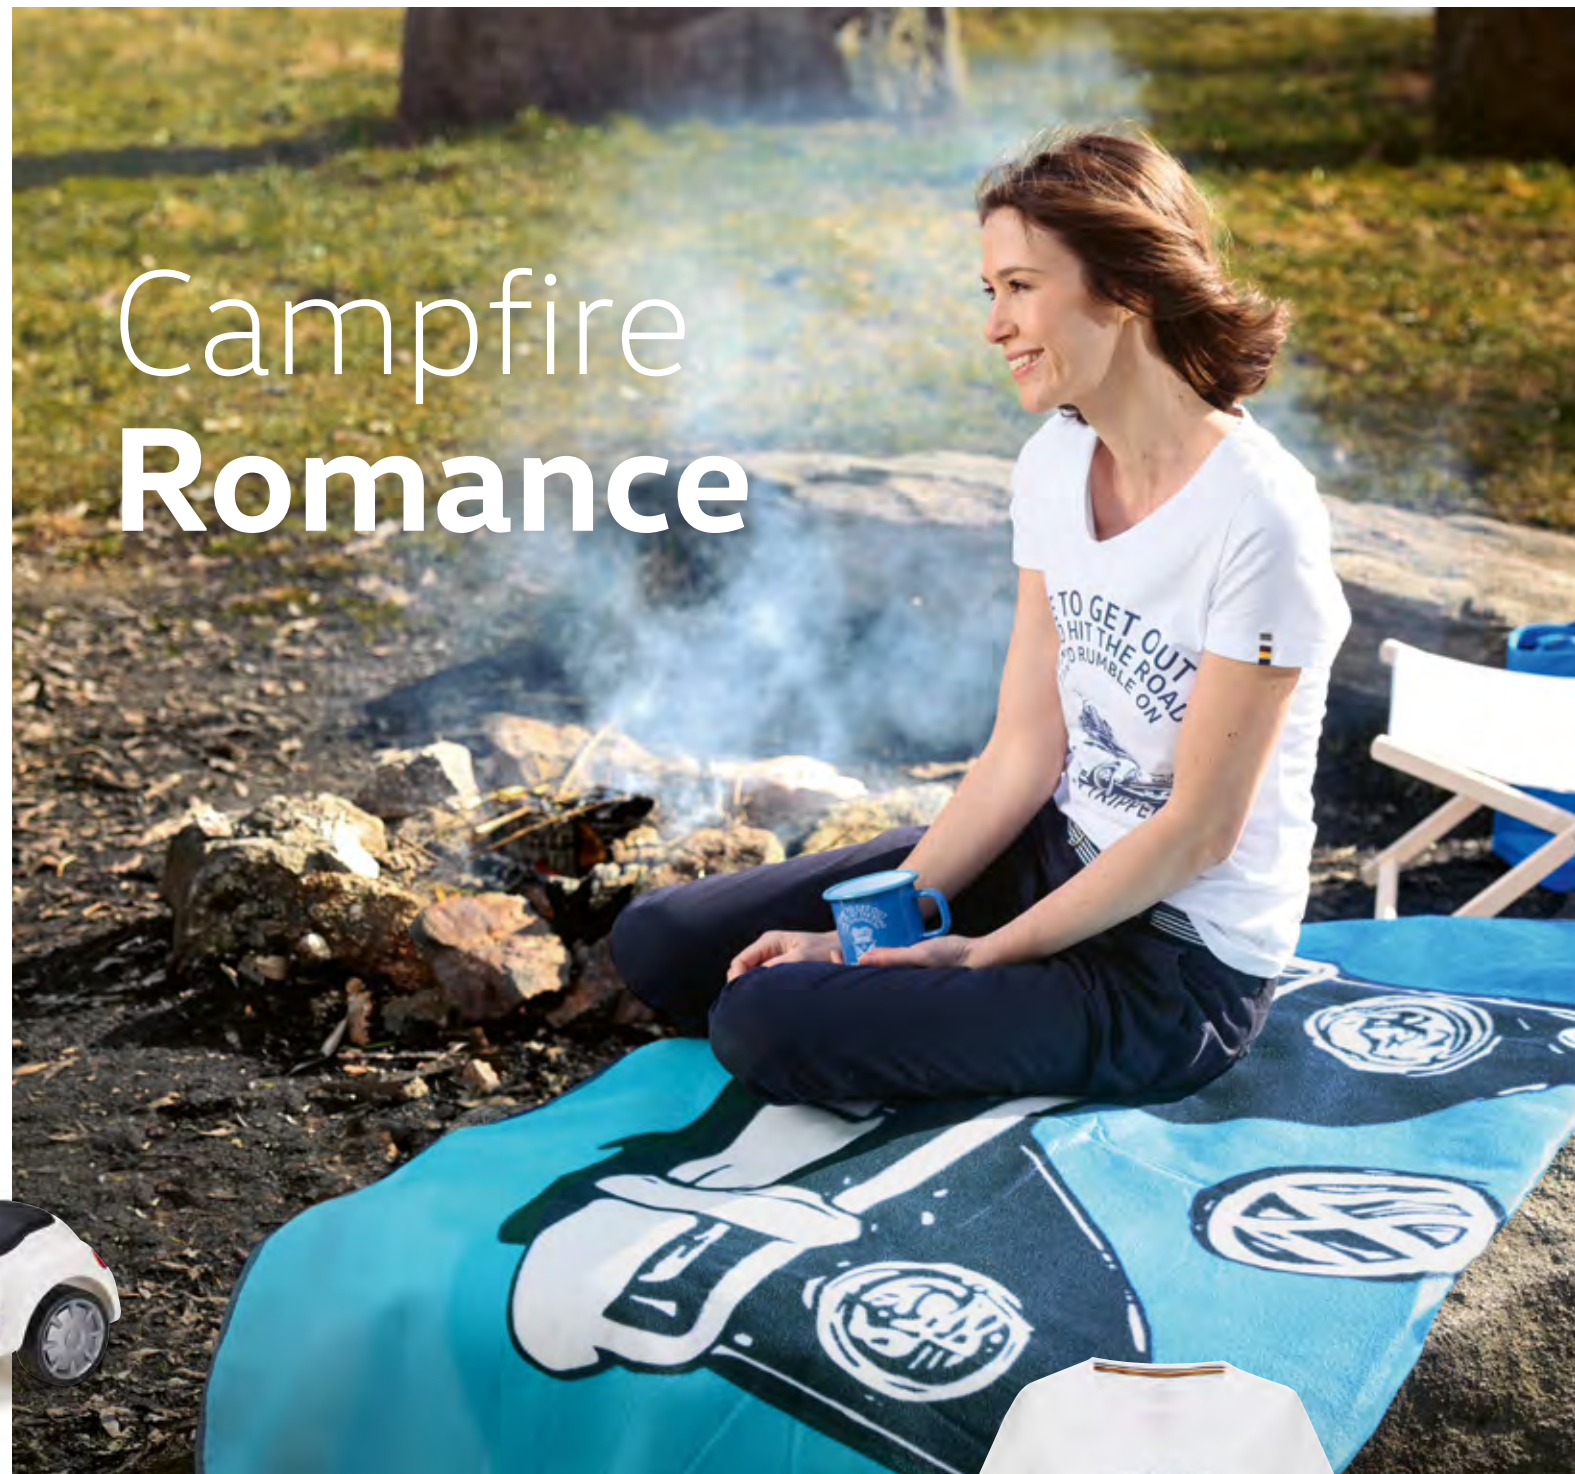

Campfire Romance