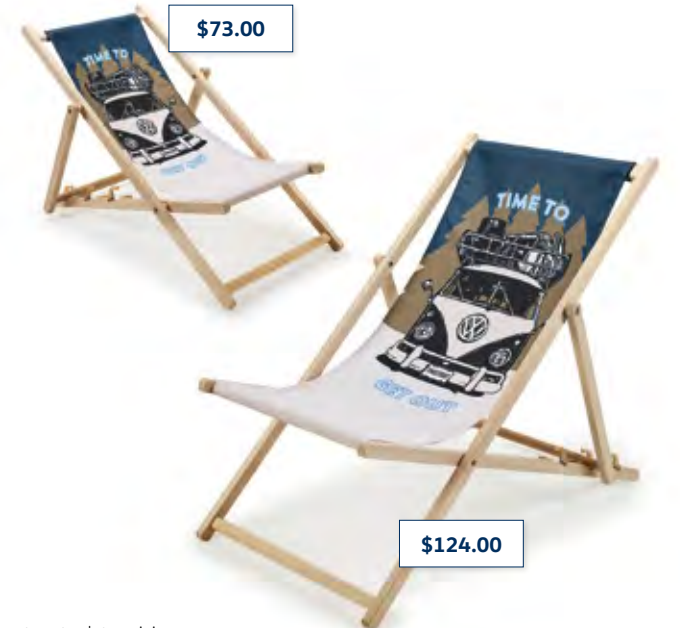

7E9-065-403

Deck Chair

For sun worshippers: deck chair with beech wood frame and weatherproof, changeable cover • Adjustable in 3 positions • Front side printed with T1 motif • **Colour:** Blue, Beige, Olive • **Material:** Wood, polyester fabric

Deck chair for kids:
for kids up to 40 kg • **Dimensions:** 130 x 50 x 2.8 cm
7E9-069-635-A

Deck chair for adults:
for adults up to 100 kg • **Dimensions:** 140 x 58 x 2.8 cm
7E9-069-635

\$73.00

\$124.00