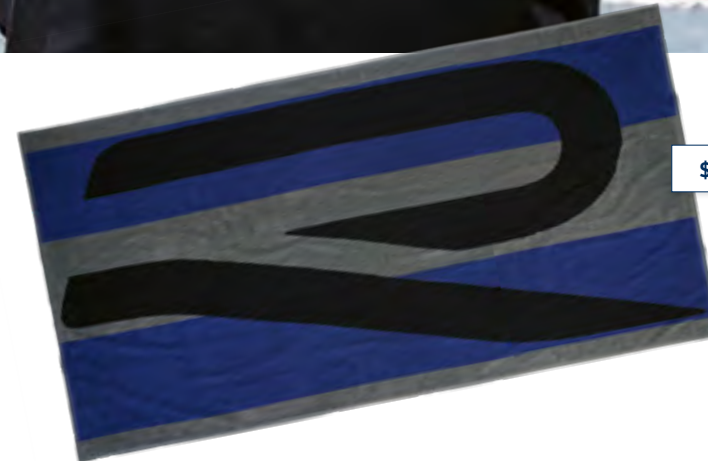

Snood

Flexible and versatile: soft snood can be worn as a scarf, hat, head band or face covering • **Colour:** Black • **Material:** 95% cotton, 5% elastane • **Dimensions:** 25 x 50 cm

5H6-084-303

See page 60 for all wearing options.

$75.00

Bath Towel

Sport, beach, sun: striped towel with large R logo • **Colour:** Blue, Grey, Black • **Material:** 100% cotton • **Dimensions:** 180 x 80 cm

5H6-084-500

$88.00

Men's Polo Shirt

Sporty? Stylish! Shirt made of piqué weave • Blue accents on the collar, sleeves and button placket • **Colour:** Black • **Material:** 95% cotton, 5% elastane • **Size:** S - 3XL

5H6-084-230-A to 5H6-084-230-F