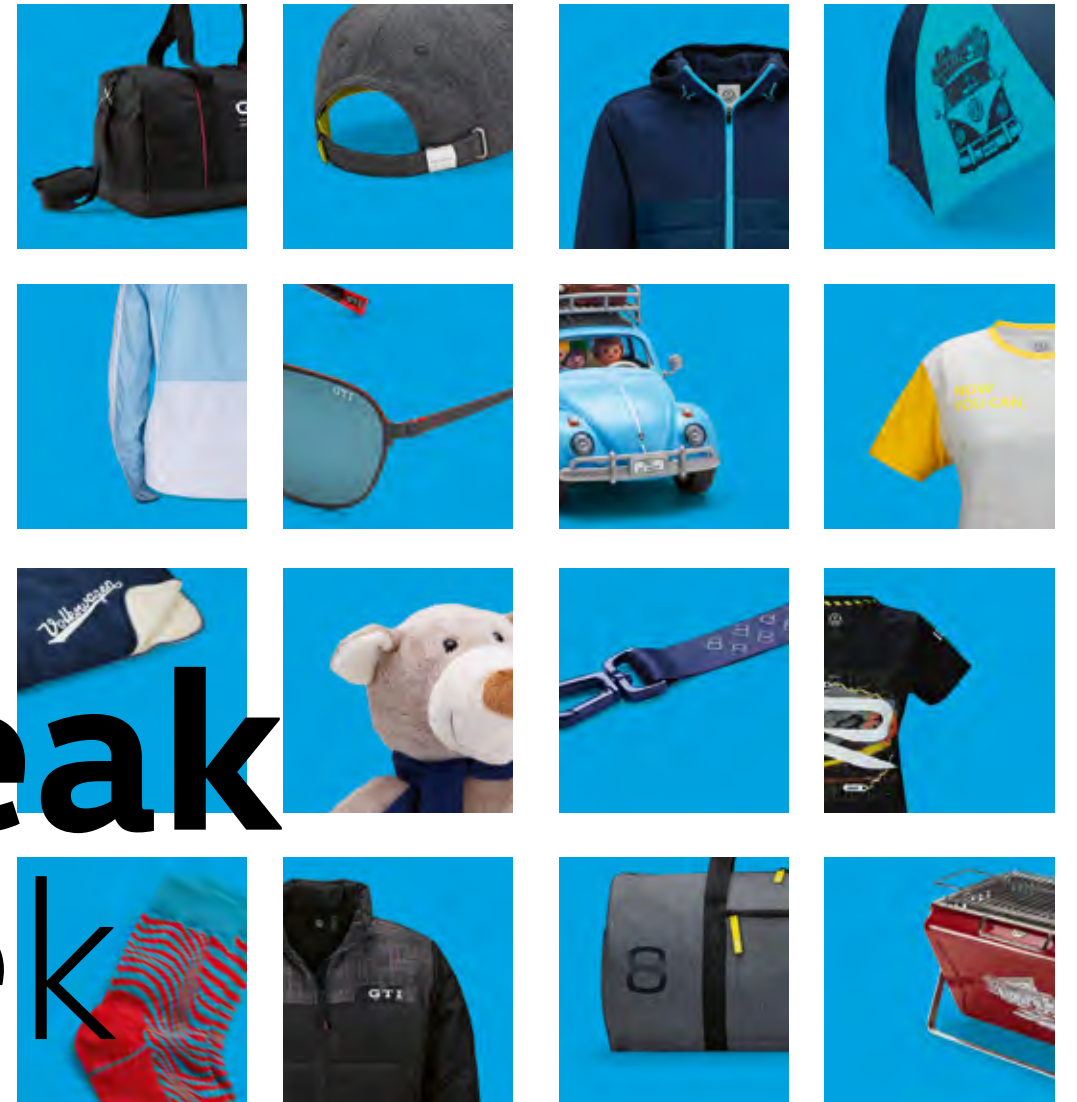

Volkswagen Lifestyle

Our Collections

Volkswagen / Golf 8 · R · GTI · Heritage

Sneak peek

Five collections, one lifestyle.

Inspired by the Volkswagen models and their designs, the five Volkswagen Lifestyle Collections offer all sorts of wonderful everyday and leisure time companions. From casual t-shirts to practical and trendy accessories. Join us as we explore the world of Volkswagen Lifestyle – available from your Volkswagen dealership.